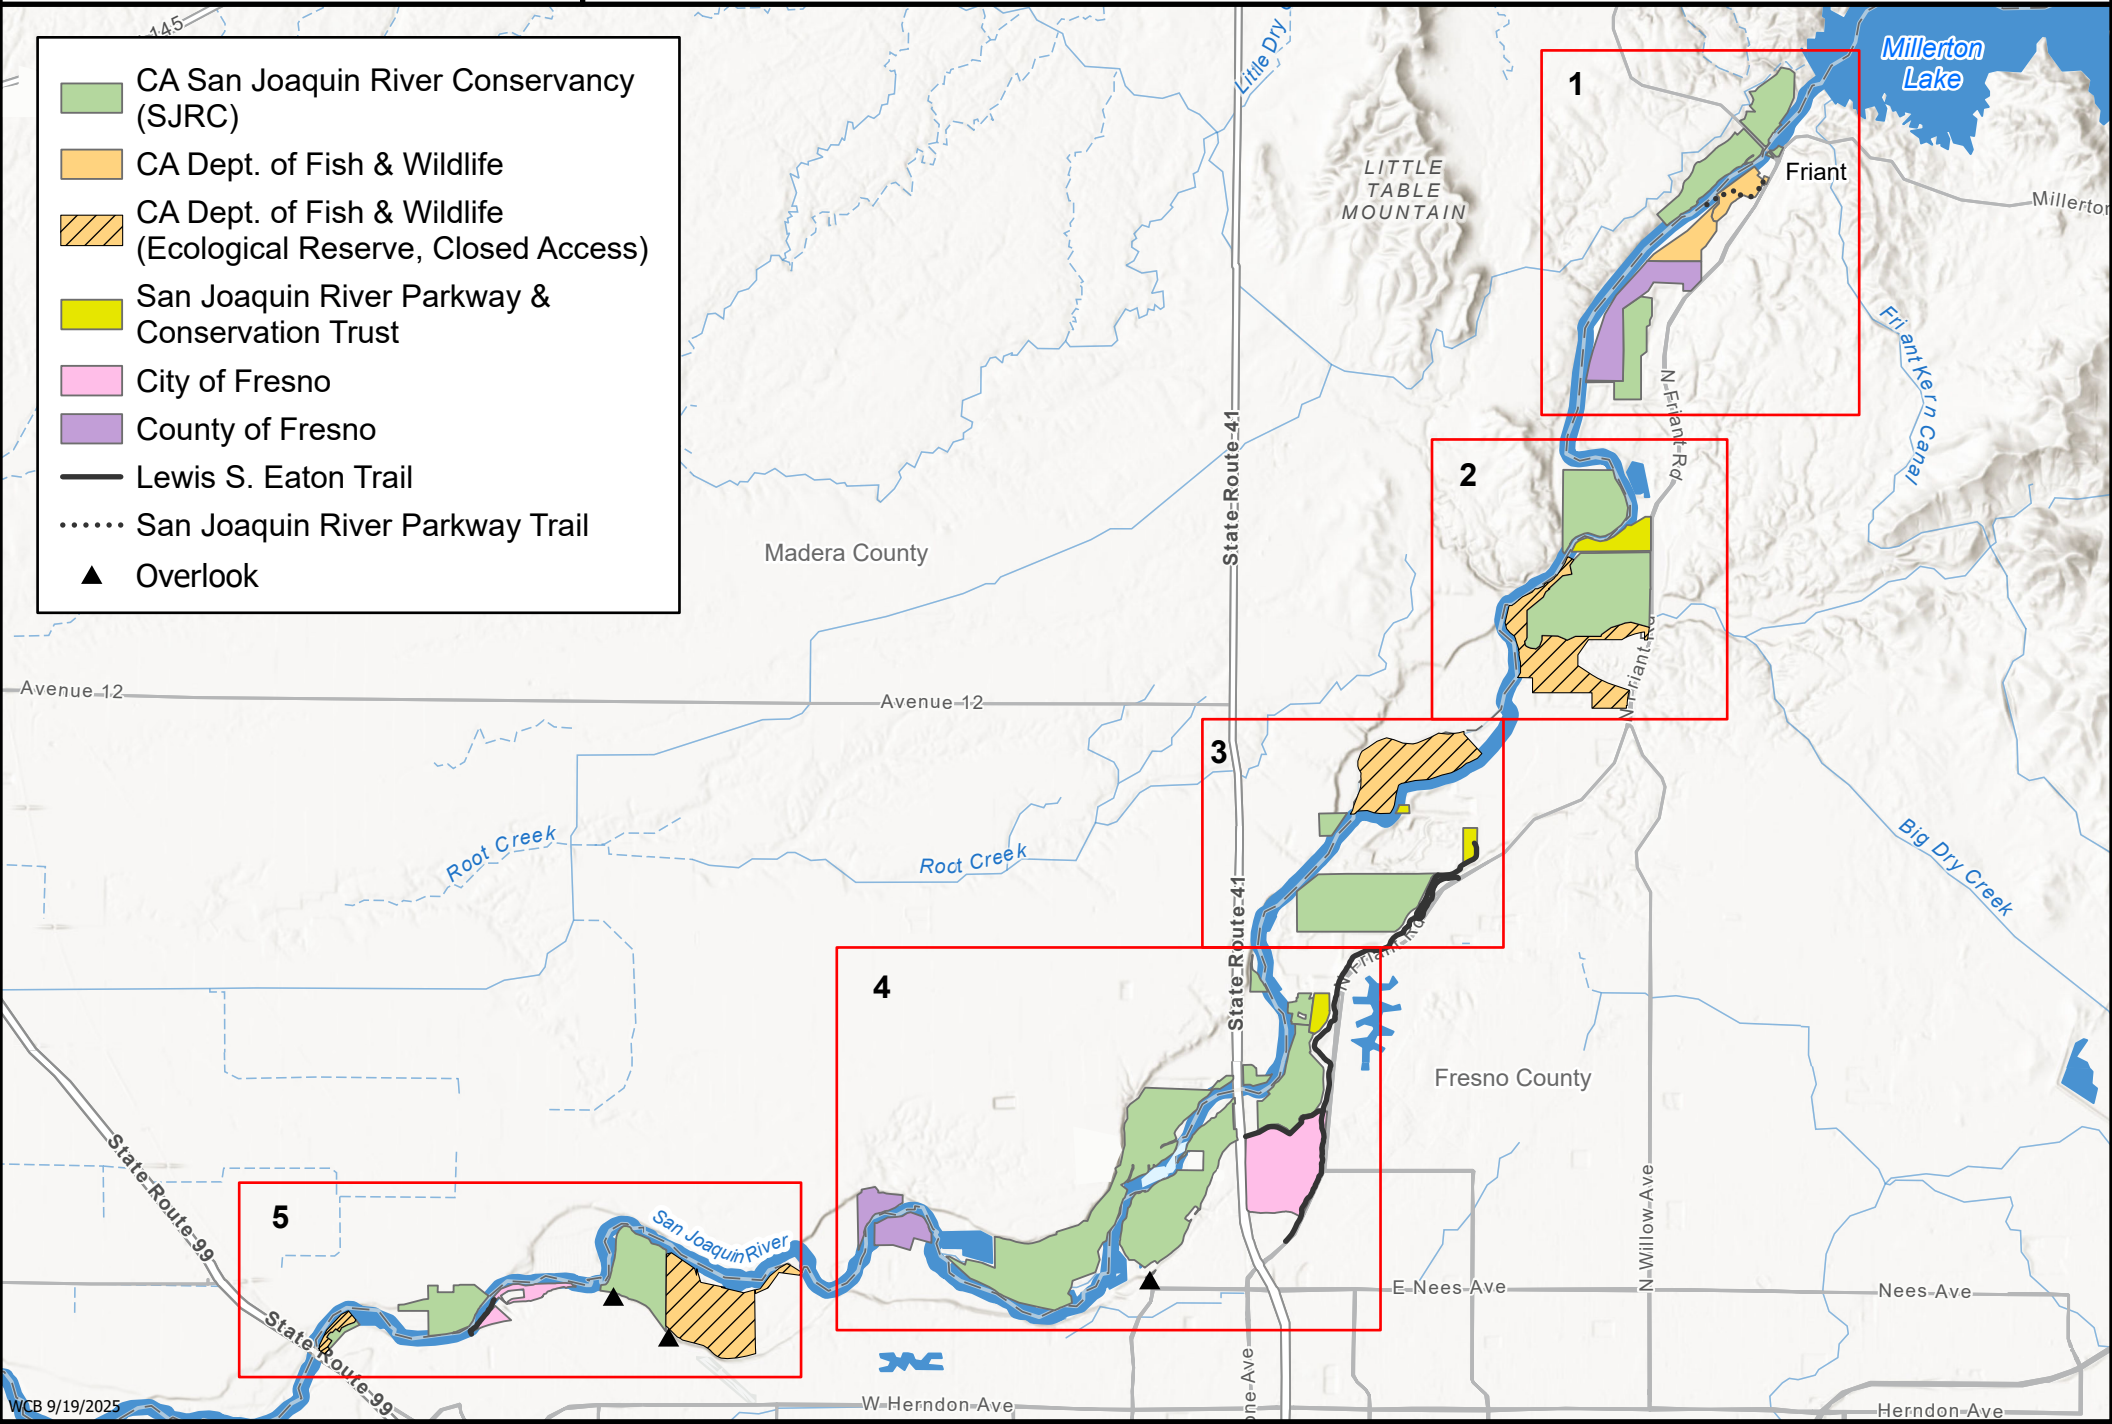

San Joaquin River Parkway Public and Non-Profit Property Ownership

San Joaquin River Parkway Public and Non-Profit Property Ownership Inset Map 1

- CA San Joaquin River Conservancy (SJRC)
- CA Dept. of Fish & Wildlife
- CA Dept. of Fish & Wildlife (Ecological Reserve, Closed Access)
- San Joaquin River Parkway & Conservation Trust
- City of Fresno
- County of Fresno
- Lewis S. Eaton Trail
- San Joaquin River Parkway Trail
- Overlook

San Joaquin River Parkway Public and Non-Profit Property Ownership Inset Map 2

-  CA San Joaquin River Conservancy (SJRC)
-  CA Dept. of Fish & Wildlife
-  CA Dept. of Fish & Wildlife (Ecological Reserve, Closed Access)
-  San Joaquin River Parkway & Conservation Trust
-  City of Fresno
-  County of Fresno
- Lewis S. Eaton Trail
- San Joaquin River Parkway Trail
-  Overlook

San Joaquin River Parkway Public and Non-Profit Property Ownership Inset Map 3

- CA San Joaquin River Conservancy (SJRC)
- CA Dept. of Fish & Wildlife
- CA Dept. of Fish & Wildlife (Ecological Reserve, Closed Access)
- San Joaquin River Parkway & Conservation Trust
- City of Fresno
- County of Fresno
- Lewis S. Eaton Trail
- San Joaquin River Parkway Trail
- Overlook

San Joaquin River Parkway Public and Non-Profit Property Ownership Inset Map 4

- CA San Joaquin River Conservancy (SJRC)
- CA Dept. of Fish & Wildlife
- CA Dept. of Fish & Wildlife (Ecological Reserve, Closed Access)
- San Joaquin River Parkway & Conservation Trust
- City of Fresno
- County of Fresno
- Lewis S. Eaton Trail
- San Joaquin River Parkway Trail
- Overlook