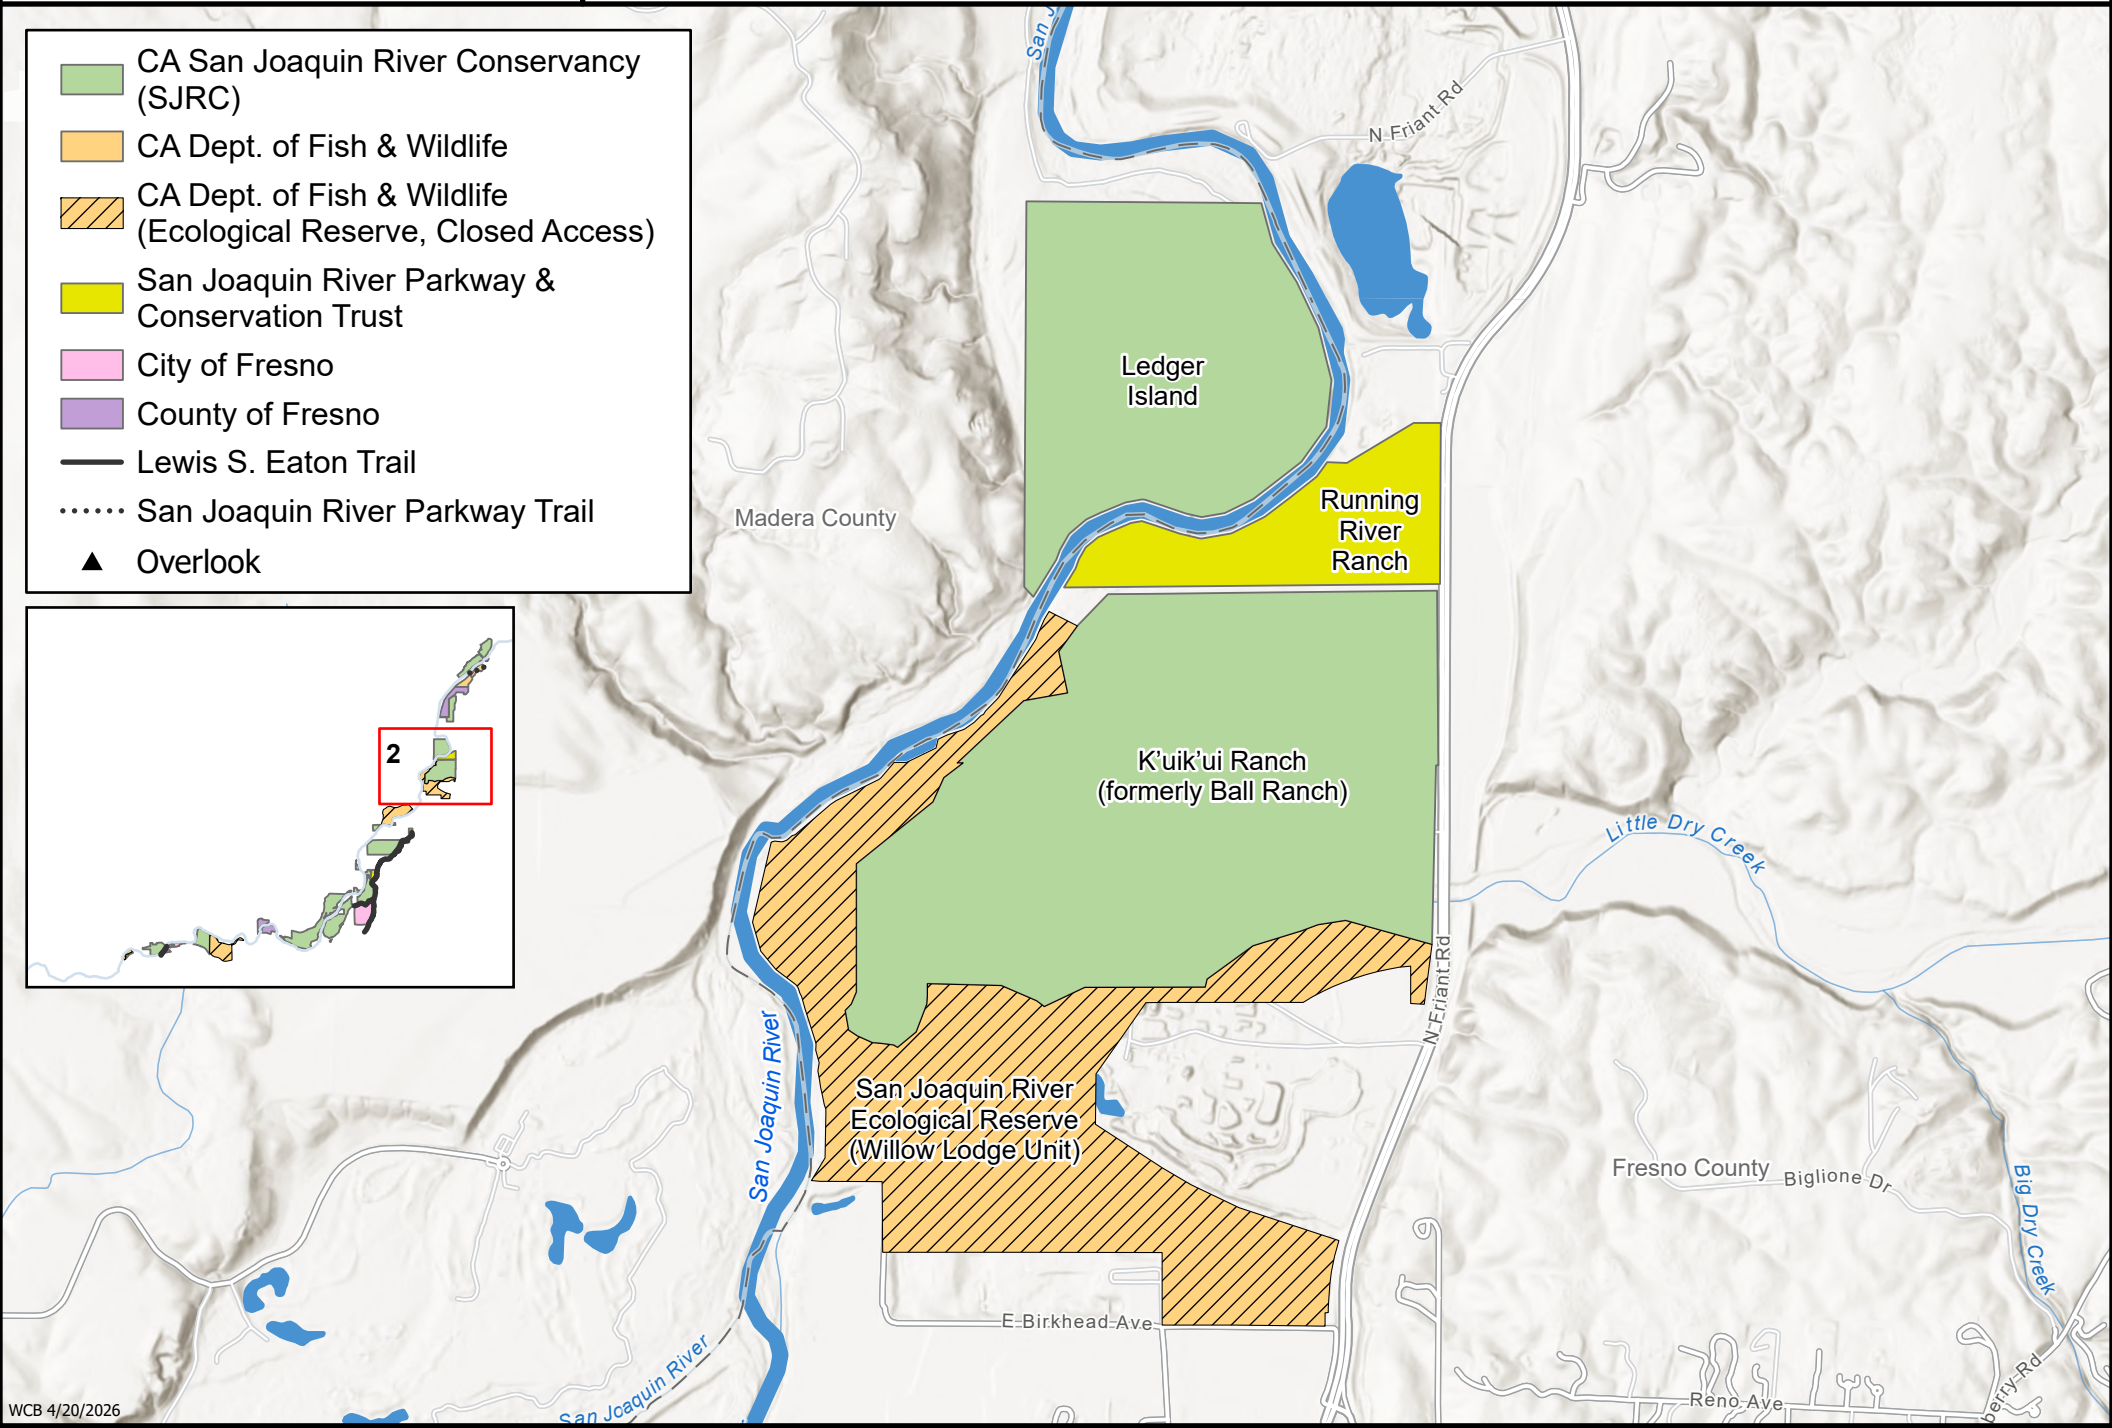

San Joaquin River Parkway Public and Non-Profit Property Ownership Inset Map 2

-  CA San Joaquin River Conservancy (SJRC)
-  CA Dept. of Fish & Wildlife
-  CA Dept. of Fish & Wildlife (Ecological Reserve, Closed Access)
-  San Joaquin River Parkway & Conservation Trust
-  City of Fresno
-  County of Fresno
- Lewis S. Eaton Trail
- San Joaquin River Parkway Trail
-  Overlook