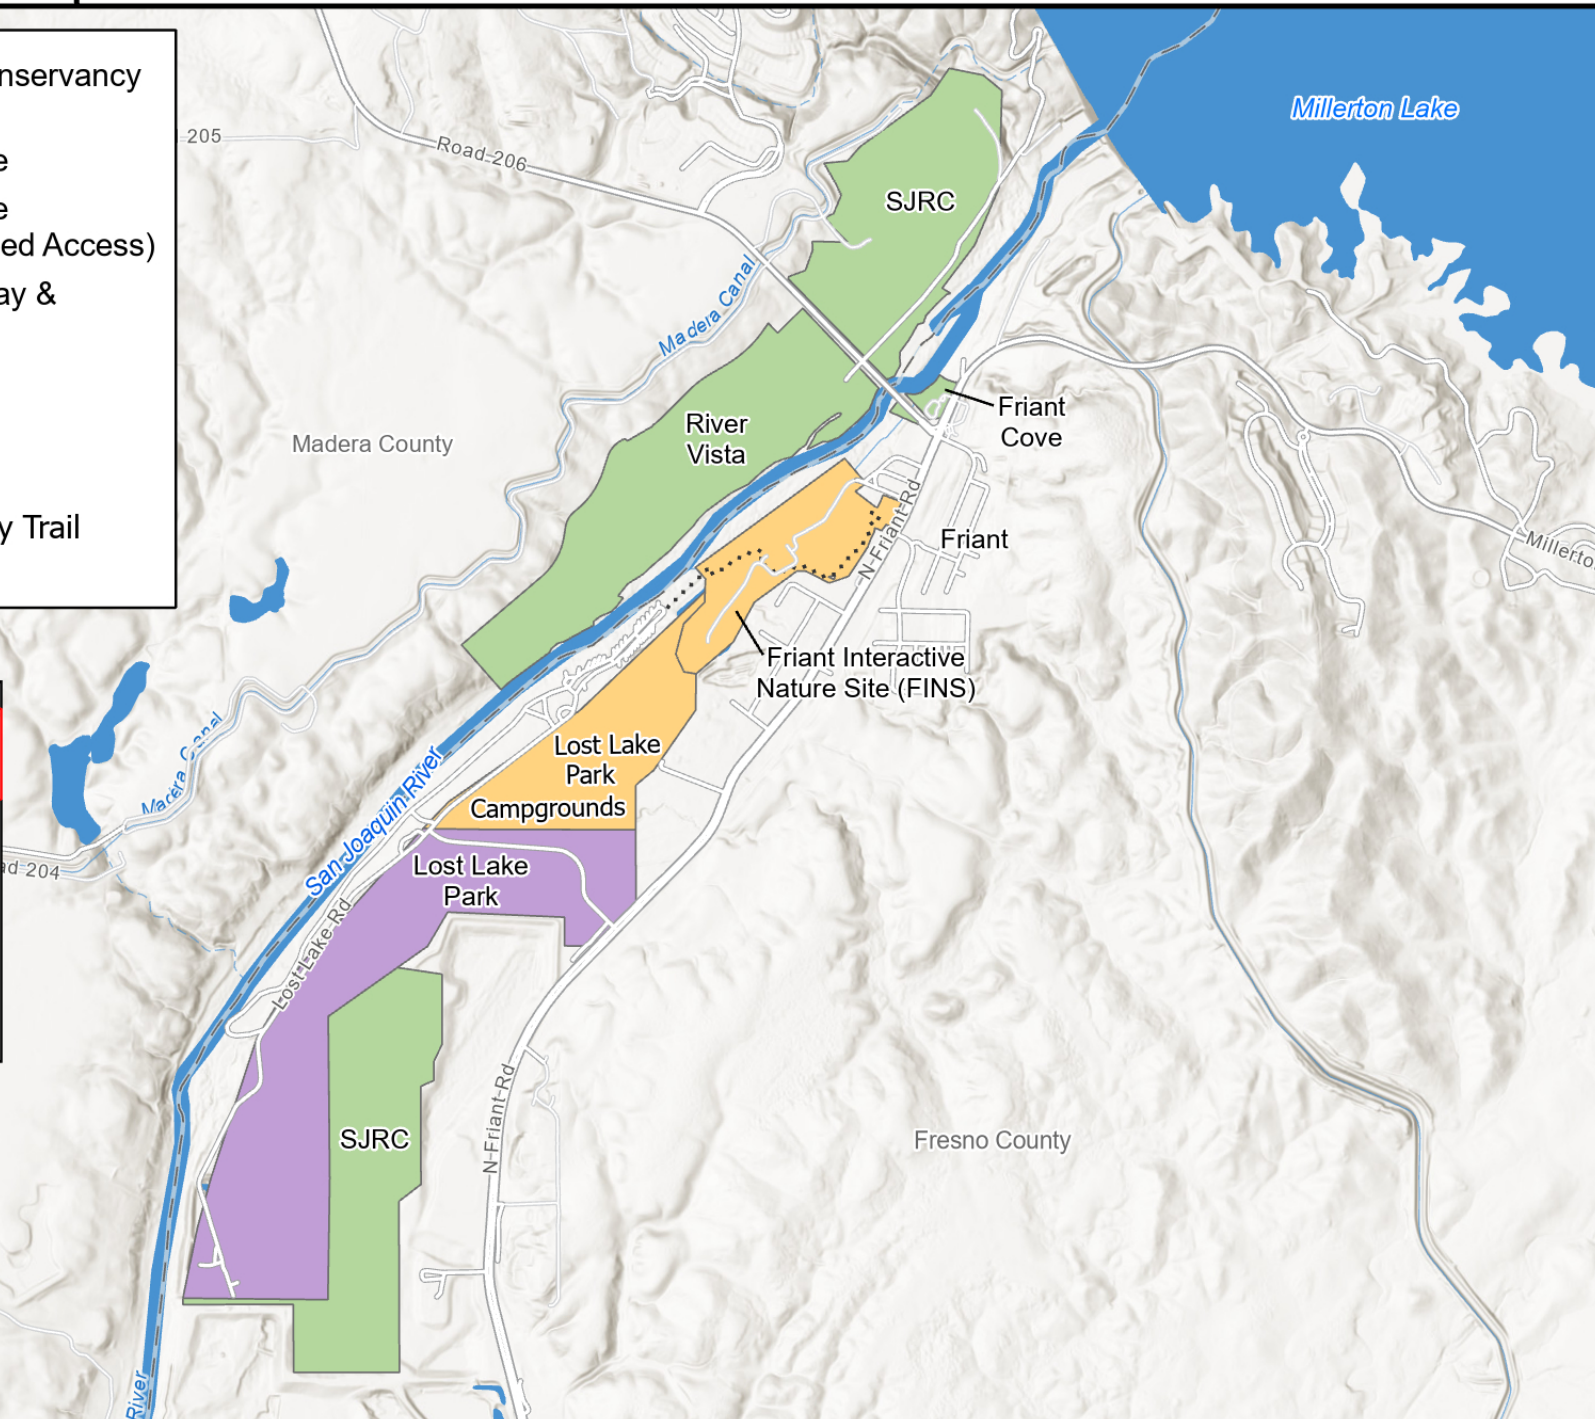

San Joaquin River Parkway Public and Non-Profit Property Ownership

San Joaquin River Parkway Public and Non-Profit Property Ownership Inset Map 1

- CA San Joaquin River Conservancy (SJRC)
- CA Dept. of Fish & Wildlife
- CA Dept. of Fish & Wildlife (Ecological Reserve, Closed Access)
- San Joaquin River Parkway & Conservation Trust
- City of Fresno
- County of Fresno
- Lewis S. Eaton Trail
- San Joaquin River Parkway Trail
- Overlook

San Joaquin River Parkway Public and Non-Profit Property Ownership Inset Map 2

-  CA San Joaquin River Conservancy (SJRC)
-  CA Dept. of Fish & Wildlife
-  CA Dept. of Fish & Wildlife (Ecological Reserve, Closed Access)
-  San Joaquin River Parkway & Conservation Trust
-  City of Fresno
-  County of Fresno
- Lewis S. Eaton Trail
- San Joaquin River Parkway Trail
-  Overlook

San Joaquin River Parkway Public and Non-Profit Property Ownership Inset Map 3

- CA San Joaquin River Conservancy (SJRC)
- CA Dept. of Fish & Wildlife
- CA Dept. of Fish & Wildlife (Ecological Reserve, Closed Access)
- San Joaquin River Parkway & Conservation Trust
- City of Fresno
- County of Fresno
- Lewis S. Eaton Trail
- San Joaquin River Parkway Trail
- Overlook