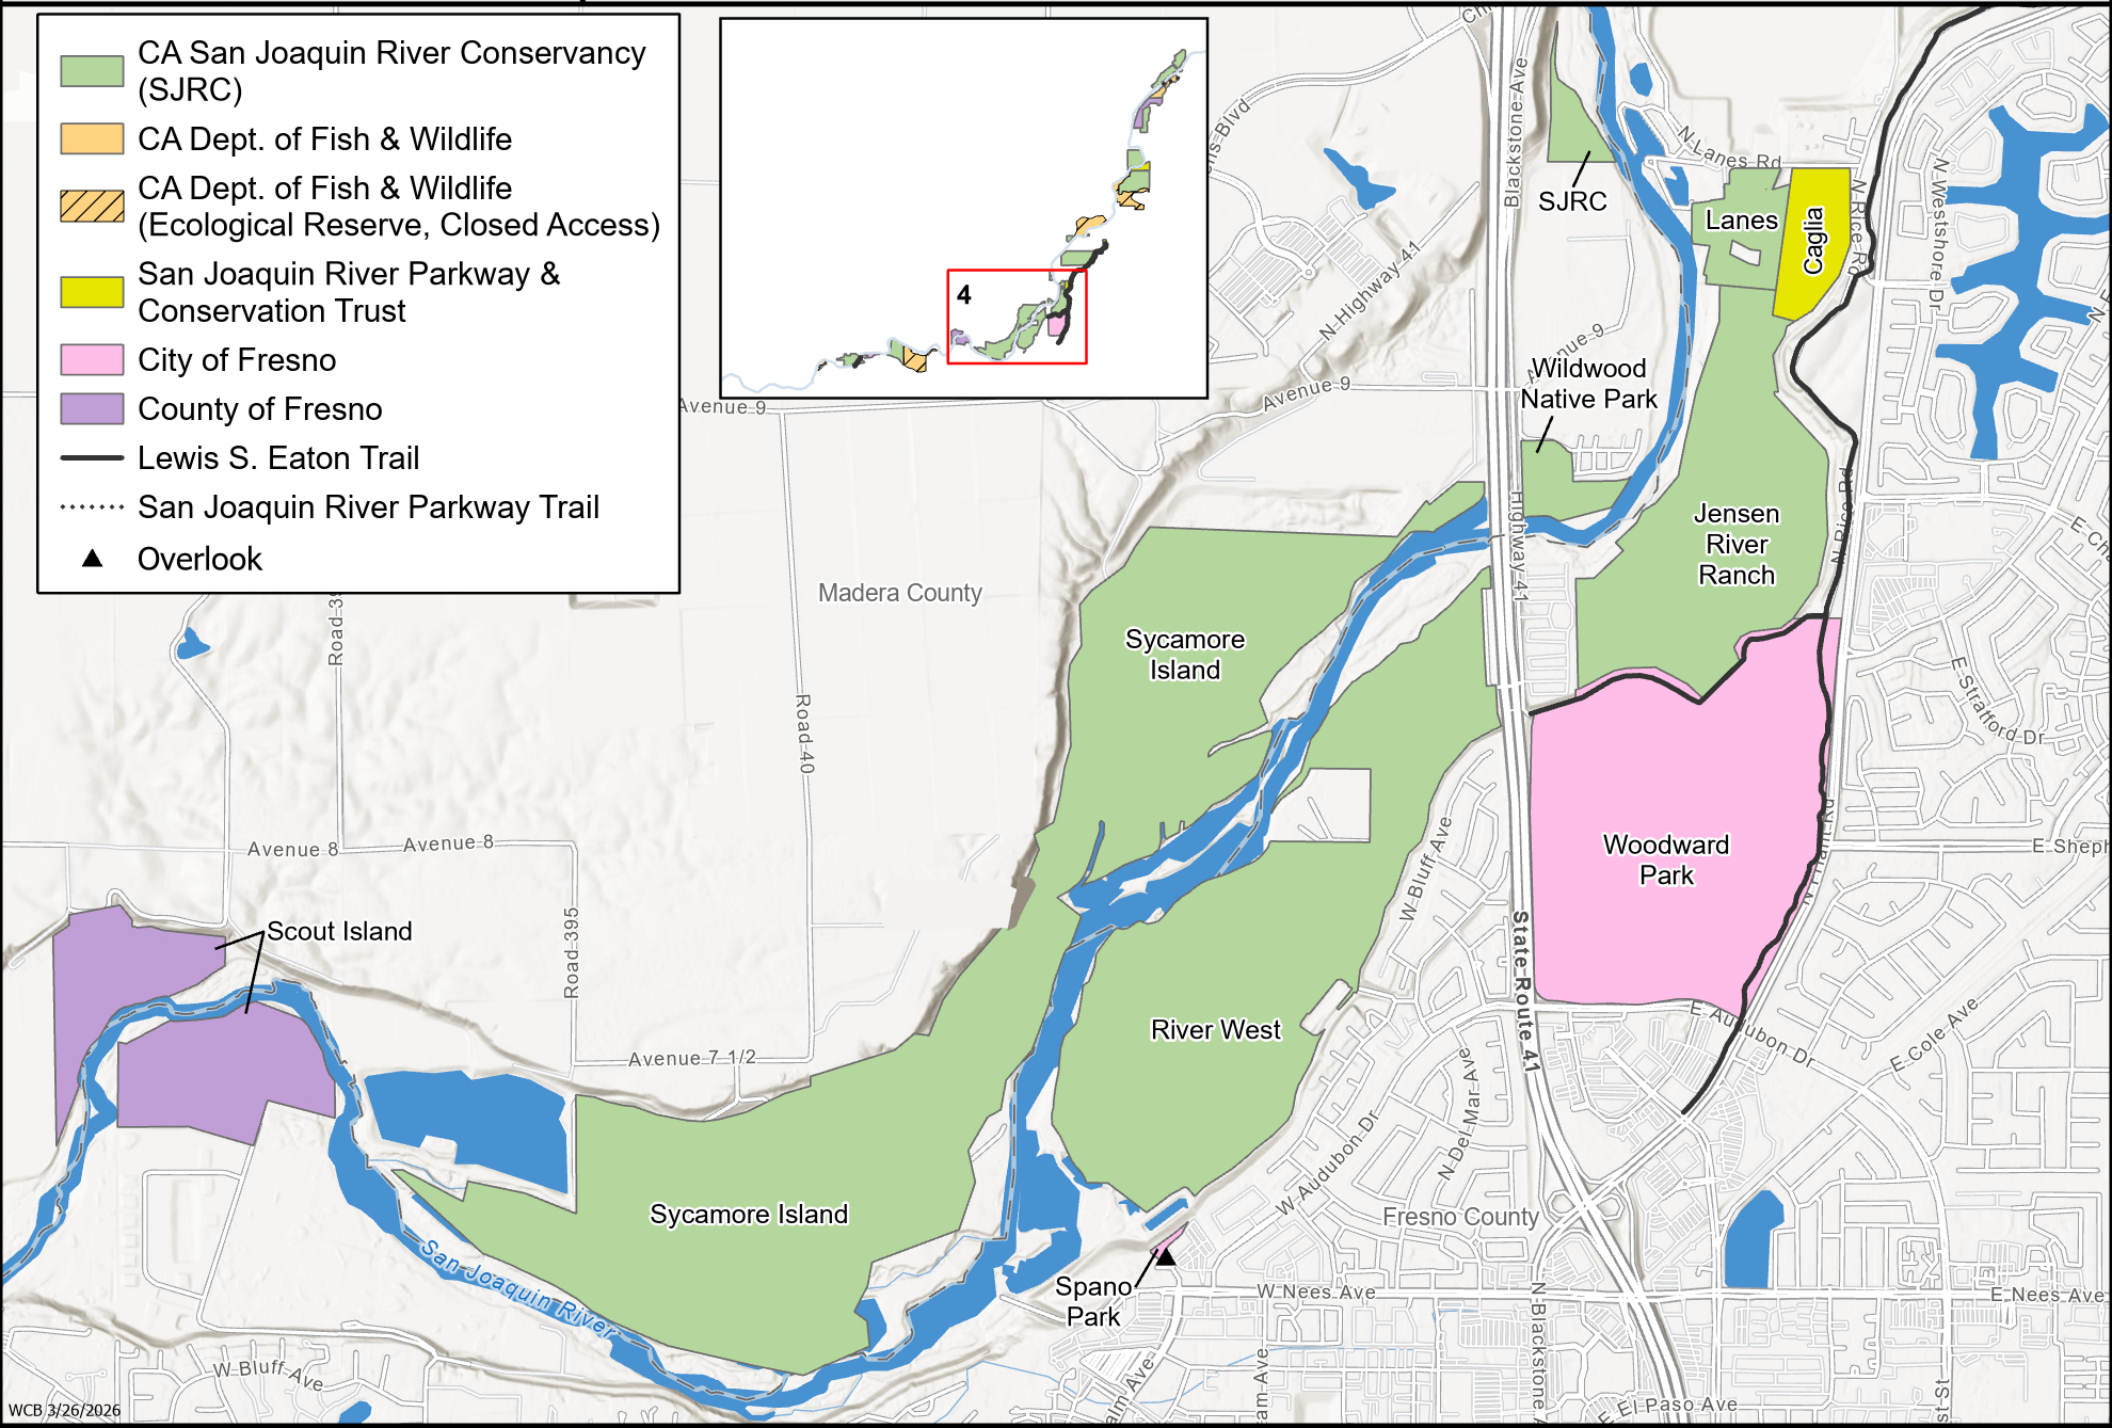

San Joaquin River Parkway Public and Non-Profit Property Ownership Inset Map 4

- CA San Joaquin River Conservancy (SJRC)
- CA Dept. of Fish & Wildlife
- CA Dept. of Fish & Wildlife (Ecological Reserve, Closed Access)
- San Joaquin River Parkway & Conservation Trust
- City of Fresno
- County of Fresno
- Lewis S. Eaton Trail
- San Joaquin River Parkway Trail
- Overlook