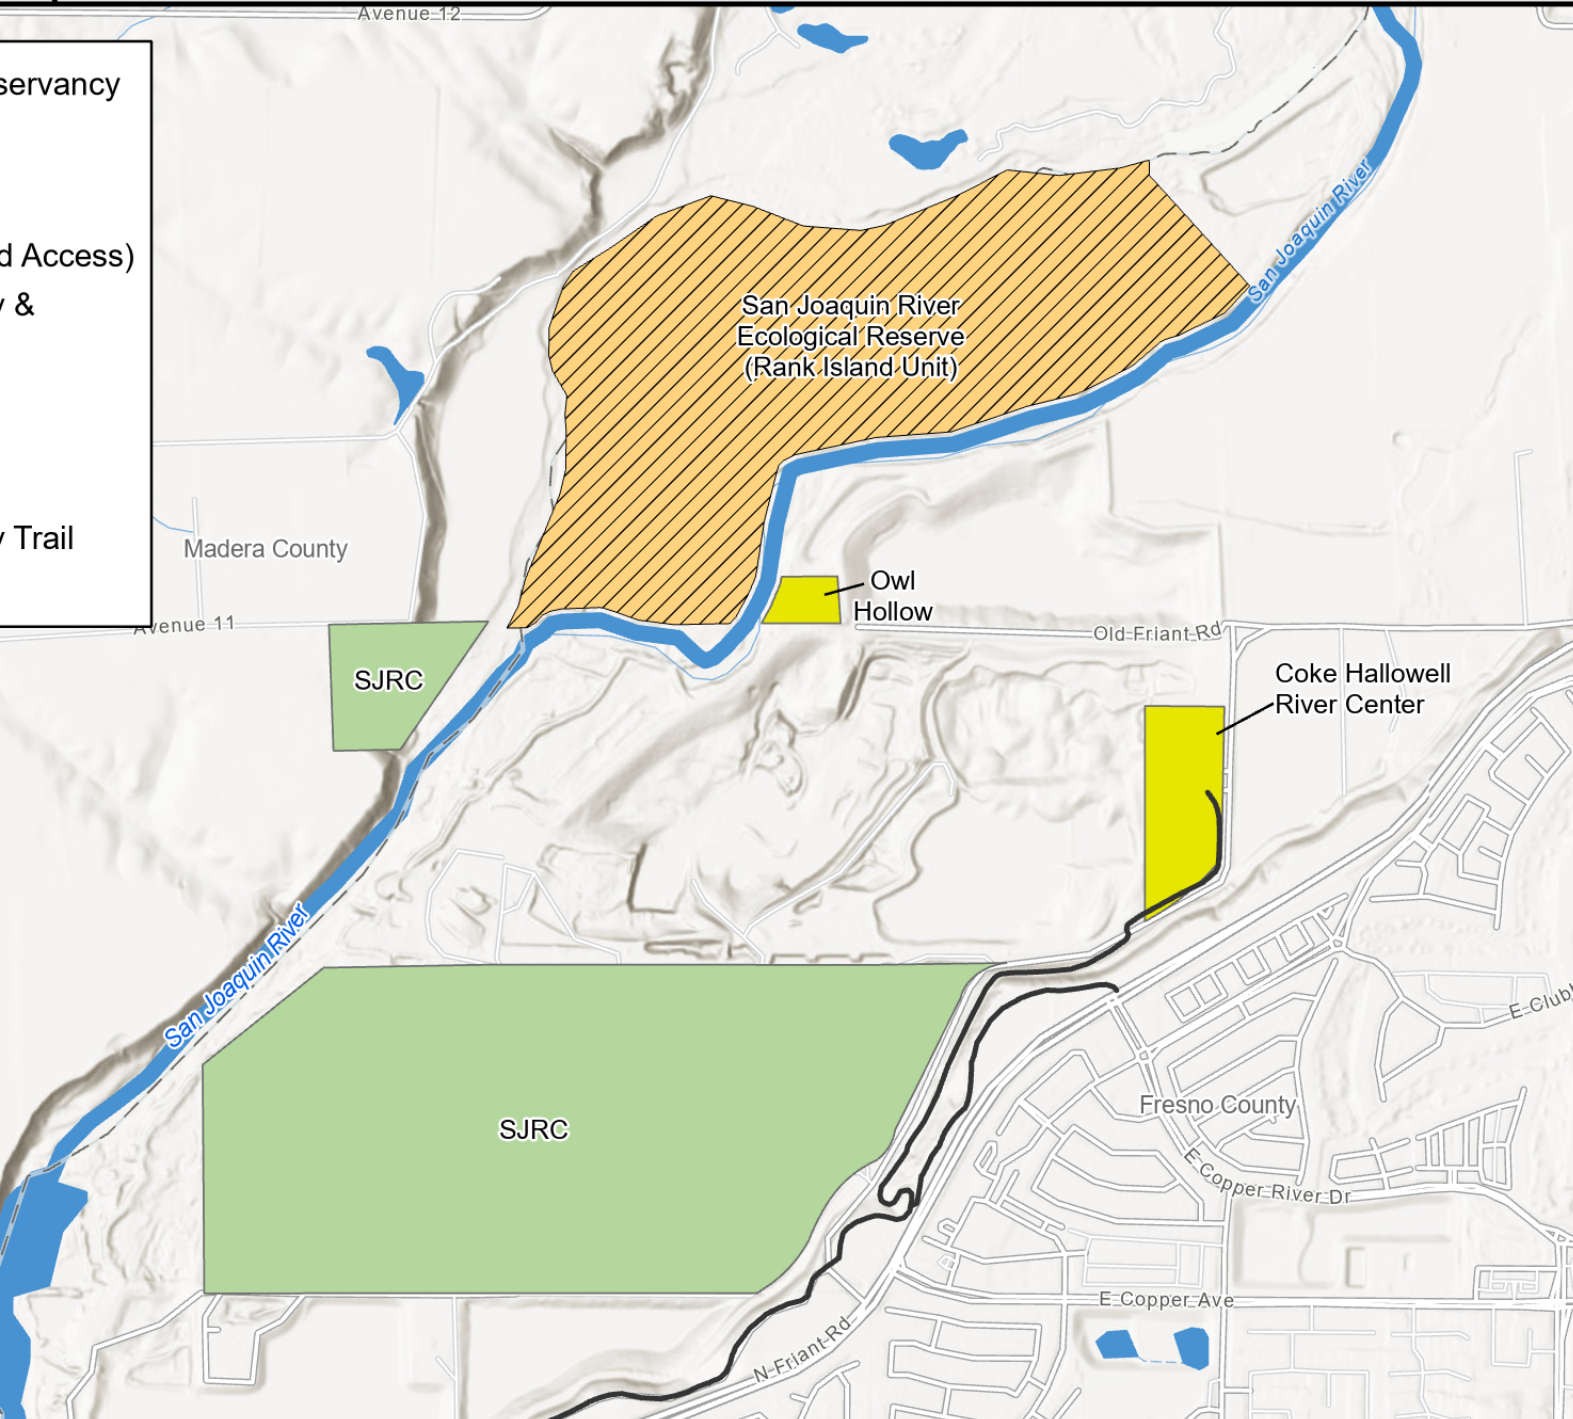

San Joaquin River Parkway Public and Non-Profit Property Ownership Inset Map 3

- CA San Joaquin River Conservancy (SJRC)
- CA Dept. of Fish & Wildlife
- CA Dept. of Fish & Wildlife (Ecological Reserve, Closed Access)
- San Joaquin River Parkway & Conservation Trust
- City of Fresno
- County of Fresno
- Lewis S. Eaton Trail
- San Joaquin River Parkway Trail
- Overlook